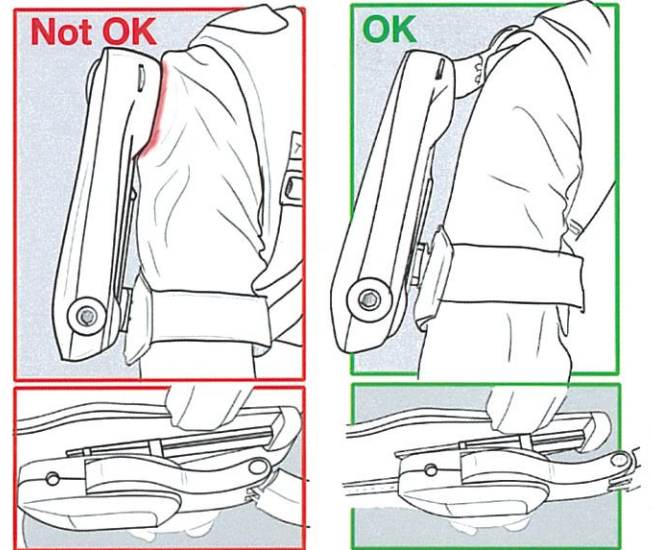

### ASSISTANCE LEVEL SETTING

HEIGHT (cm)	WEIGHT (kg)											
	45	50	55	60	65	70	75	80	85	90	95	100
150	1	1	1	2								
155	1	1	2	2	2							
160	1	2	2	2	3	3						
165	1	2	2	2	3	4	4					
170		2	3	3	3	4	5	5				
175				3	3	4	5	5	5			
180				3	4	4	5	5	6	6	7	
185					4	5	5	5	6	7	7	7
190					4	5	5	5	6	7	7	7
195						5	5	5	6	7	7	7
200							5	6	6	7	7	7
205								6	6	7	7	7
210									6	7	7	7
215										7	7	7
220										7	7	7

### CORRECT FITTING

☑ Place it on top of your back

☑ Make sure it does not rub your shoulders

Follow us

robotics.comau.com

The information contained in this brochure is supplied for information only. Comau S.p.A. reserves the right to alter specifications at any time without notice for technical or commercial reasons. The illustration does not necessarily show the products in their standard version. Edition - Revised on date: Feb 7<sup>th</sup> 2019